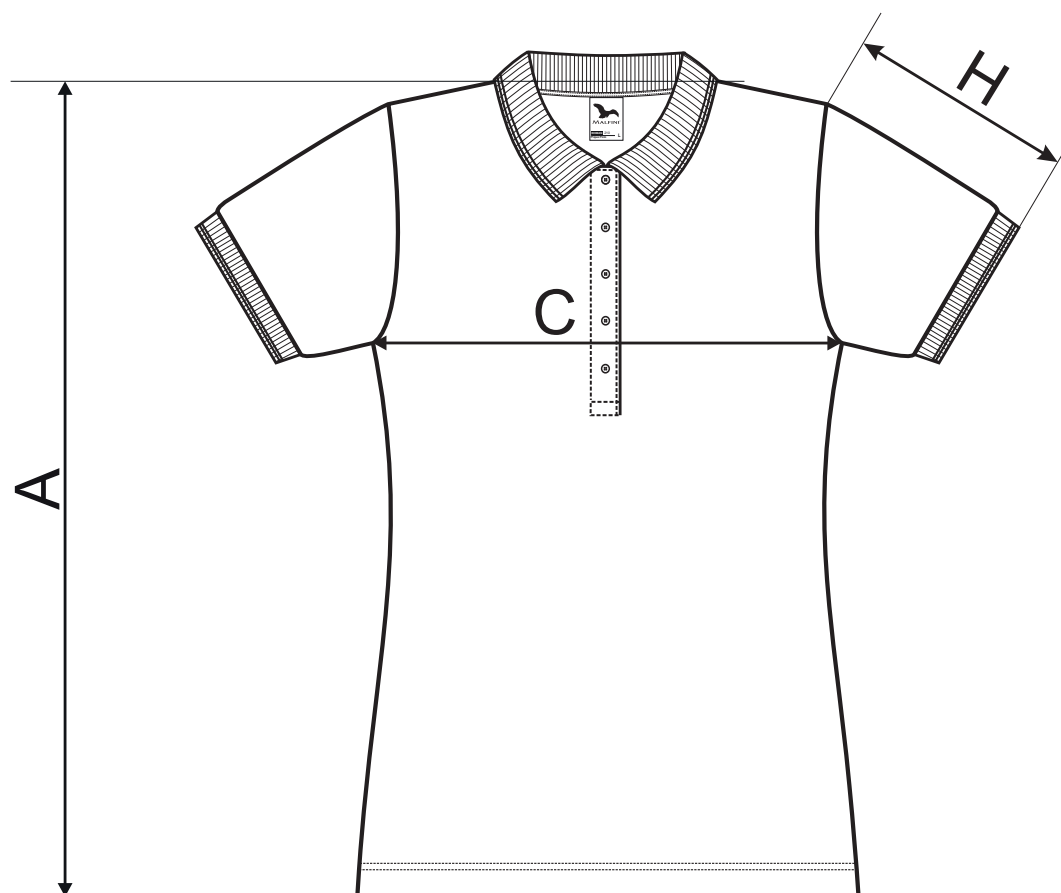

210 Pique Polo ♀

SIZE SPECIFICATION [cm]

size	XS	S	M	L	XL	2XL	3XL
A	62	64	66	68,5	71	73,5	76
C	40	44	48	52	58	64	70
H	19	19,5	19,5	20,5	22	24,5	25,5

All size specifications listed are in cm. Accepted tolerance of up to ± 5%.