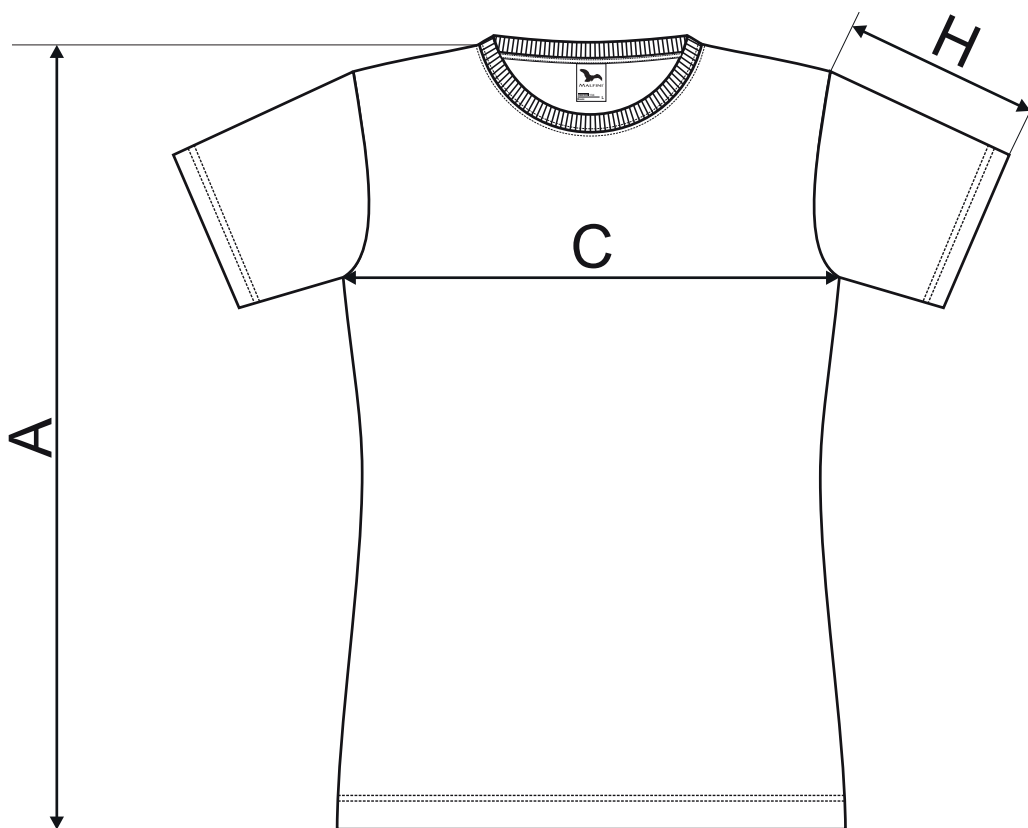

134 Basic ♀

SIZE SPECIFICATION [cm]

size	XS	S	M	L	XL	2XL	3XL
A	62	64	66	68,5	71	73,5	76
C	40	44	48	52	58	64	70
H	15,5	16,5	17,5	18,5	19,5	20,5	21,5

All size specifications listed are in cm. Accepted tolerance of up to ± 5%.

STANDARD
100
PG020 153249
OETI

Bary 03, 12 / Colours 03, 12:

Ostatní / Other colours: